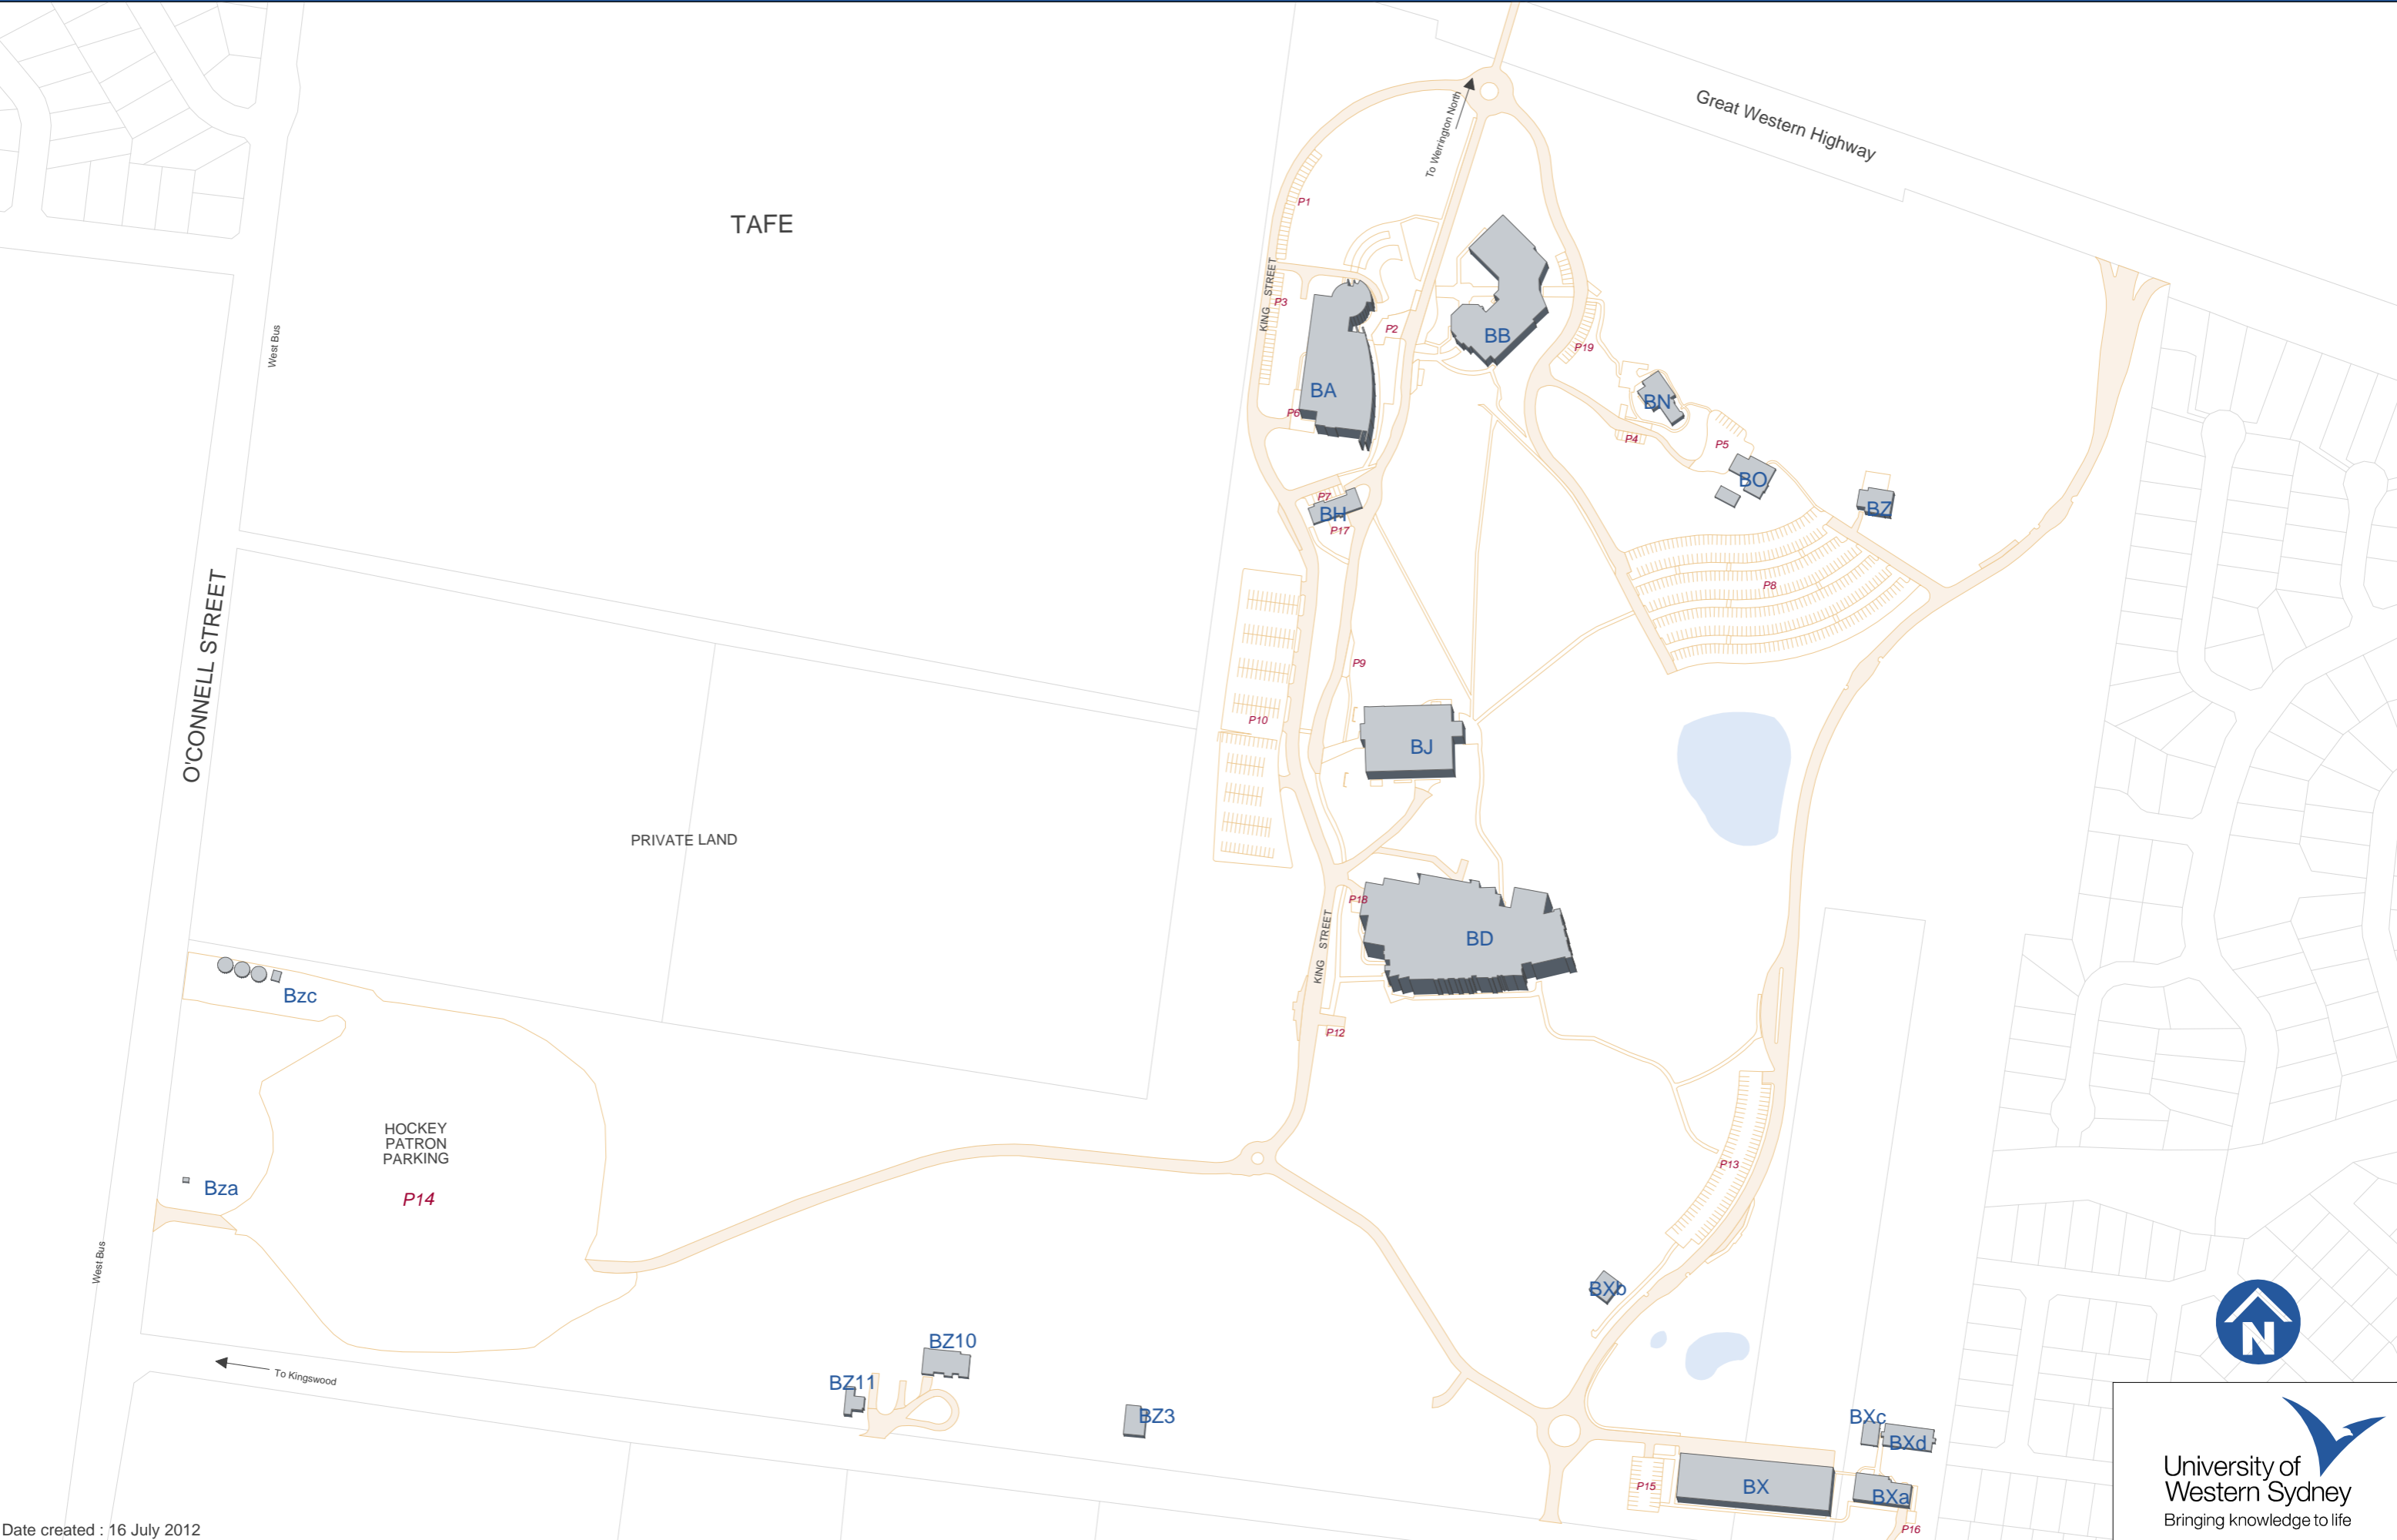

Penrith, Werrington South campus

Date created : 16 July 2012

Security Assistance - 4736 0431 Internal Ext - 0431
Emergency Only - 1300 737 003 Internal Ext - 2300

For more information on this campus go to www.uws.edu.au/penrithcampus