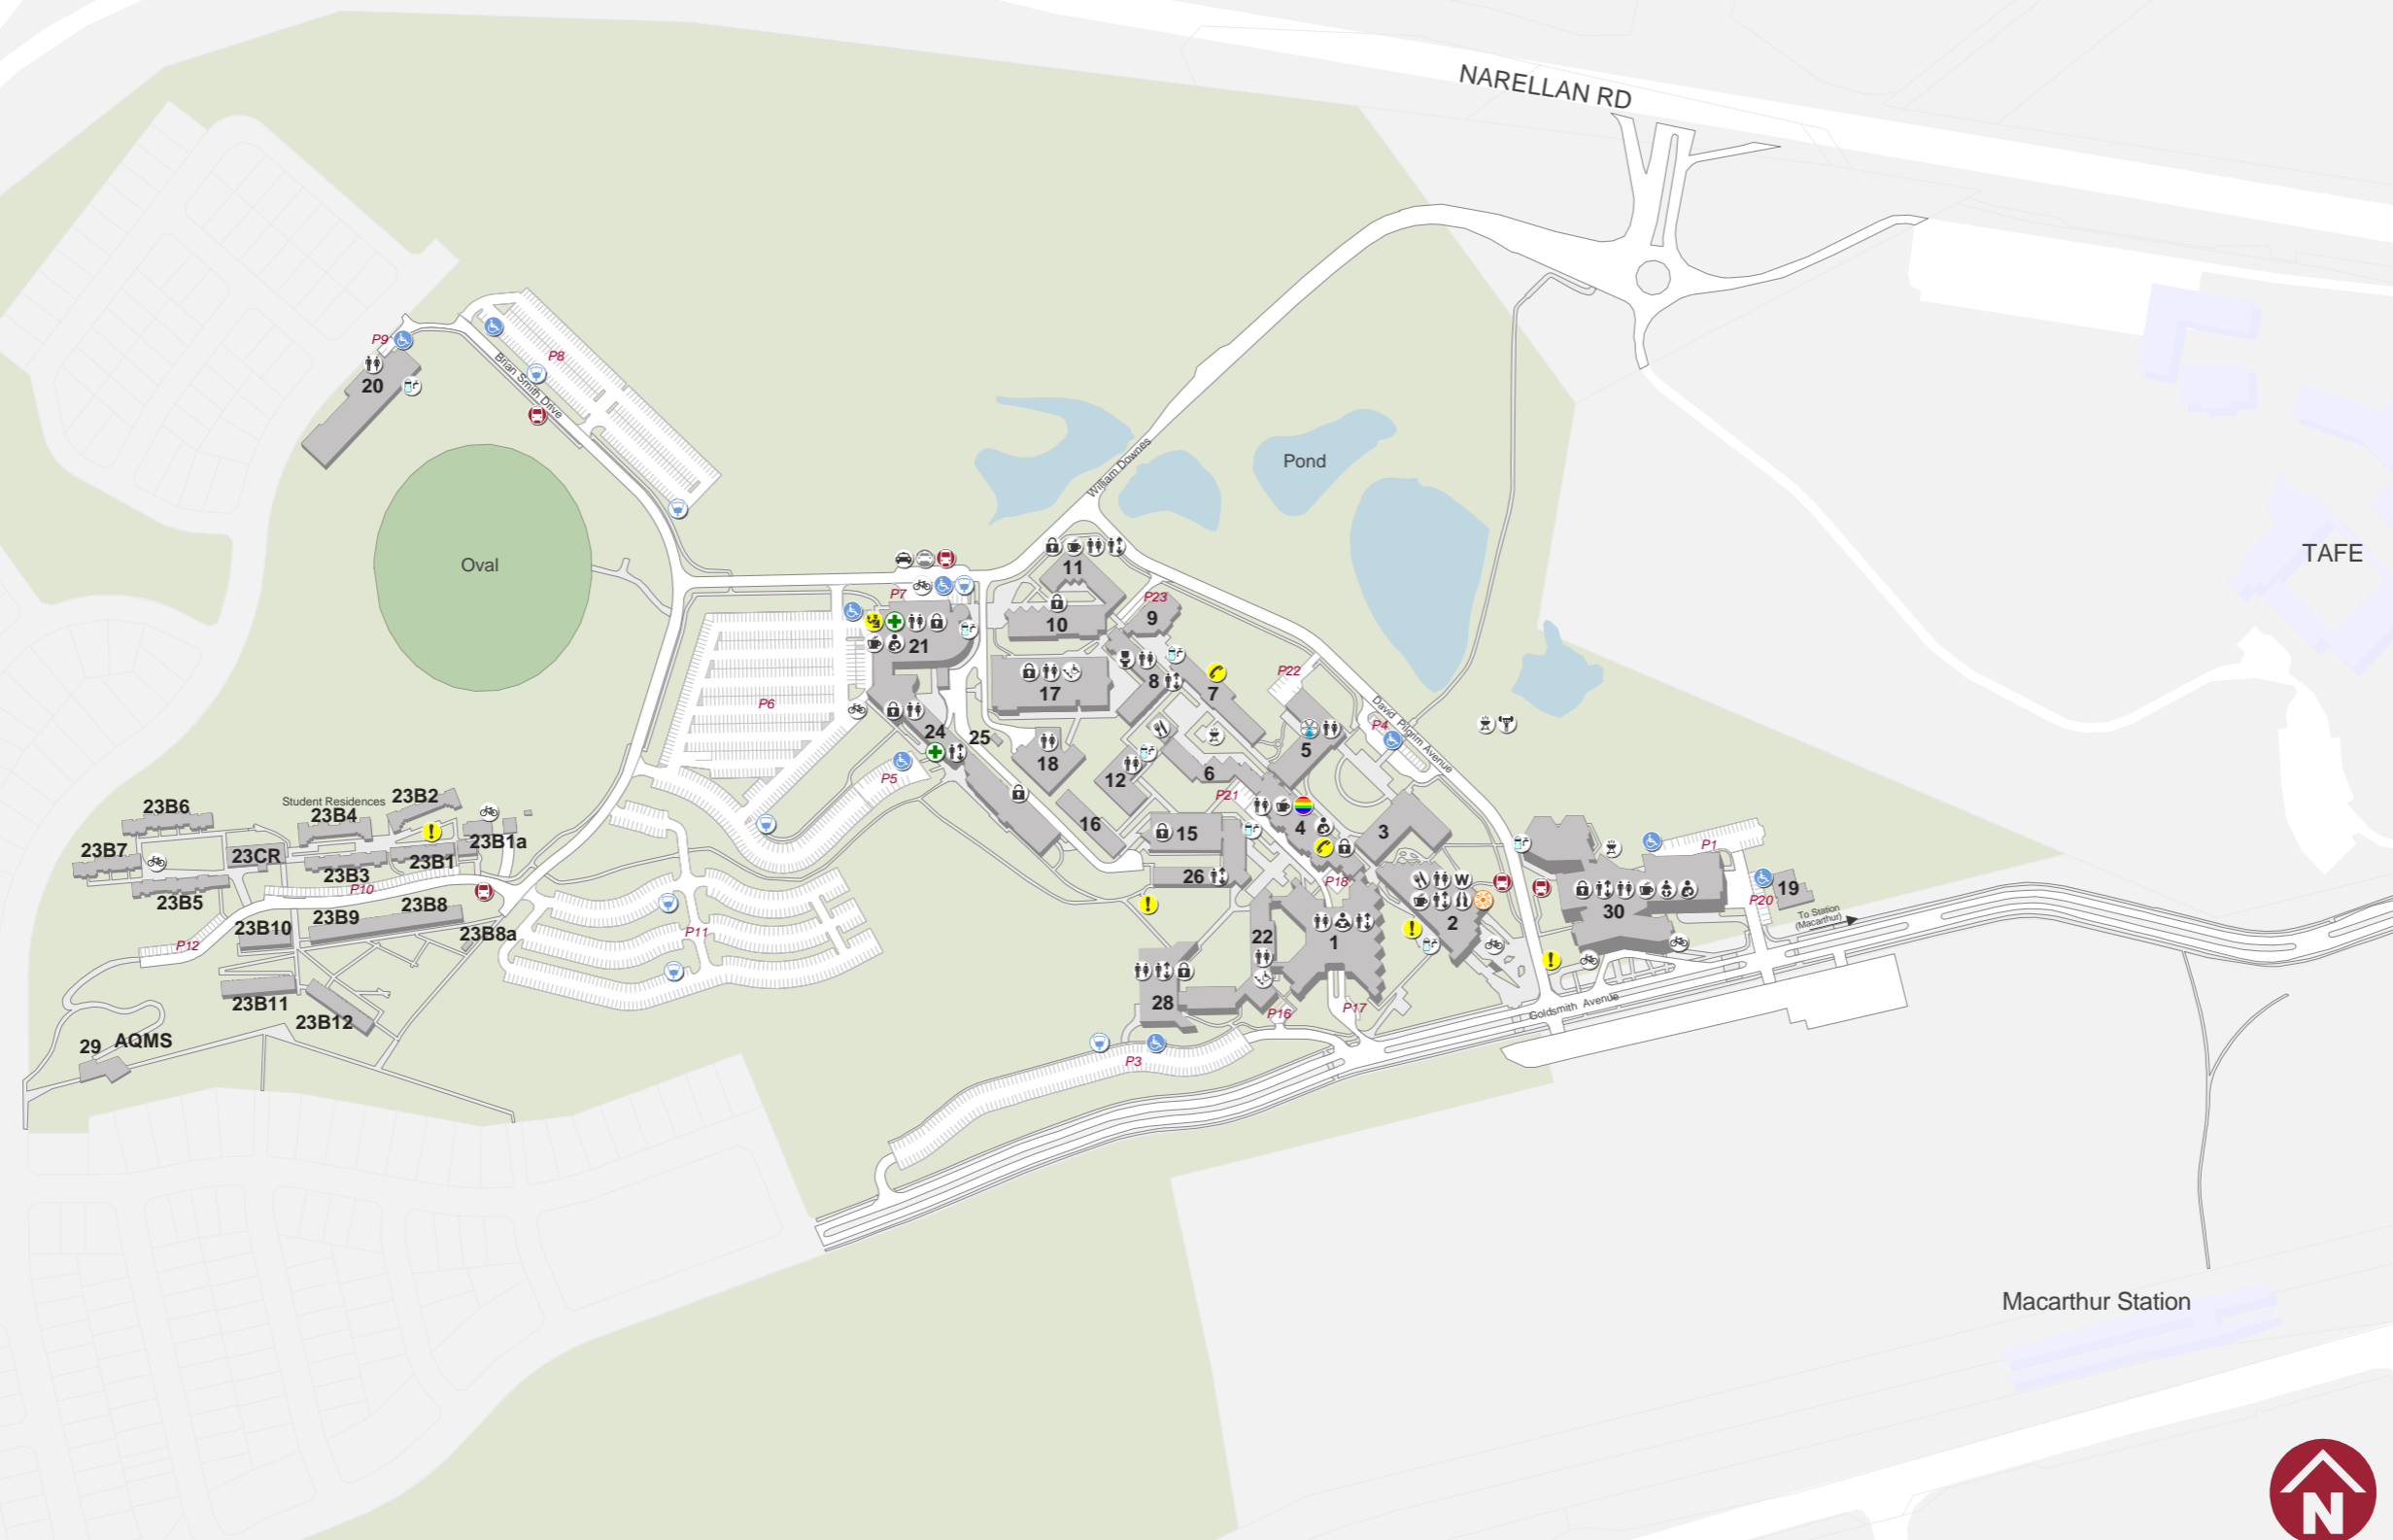

## WESTERN SYDNEY UNIVERSITY

- Accessible Lift
- Accessible Parking
- Baby Change Room
- Bike Rack
- Campus Safety & Security Office
- Emergency Contact Point
- Emergency Phone
- Filtered Water Refill Station
- First Aid  
For first aid & emergencies contact  
Campus Safety & Security
- Food Outlets
- Gender Neutral Bathroom
- Kitchenette
- Learning Commons
- Library
- Lift
- Lockers
- Multi Faith Centre
- NRMA Meeting Point
- Outdoor BBQ
- Outdoor Gym
- Parent Room
- Parking Ticket Machine
- Public Toilets (including Accessible)  
Enhanced Access Toilet located in building 1
- Queer Room
- Shuttle Bus Stop
- Student Central
- Taxi Pickup Point
- Women Room