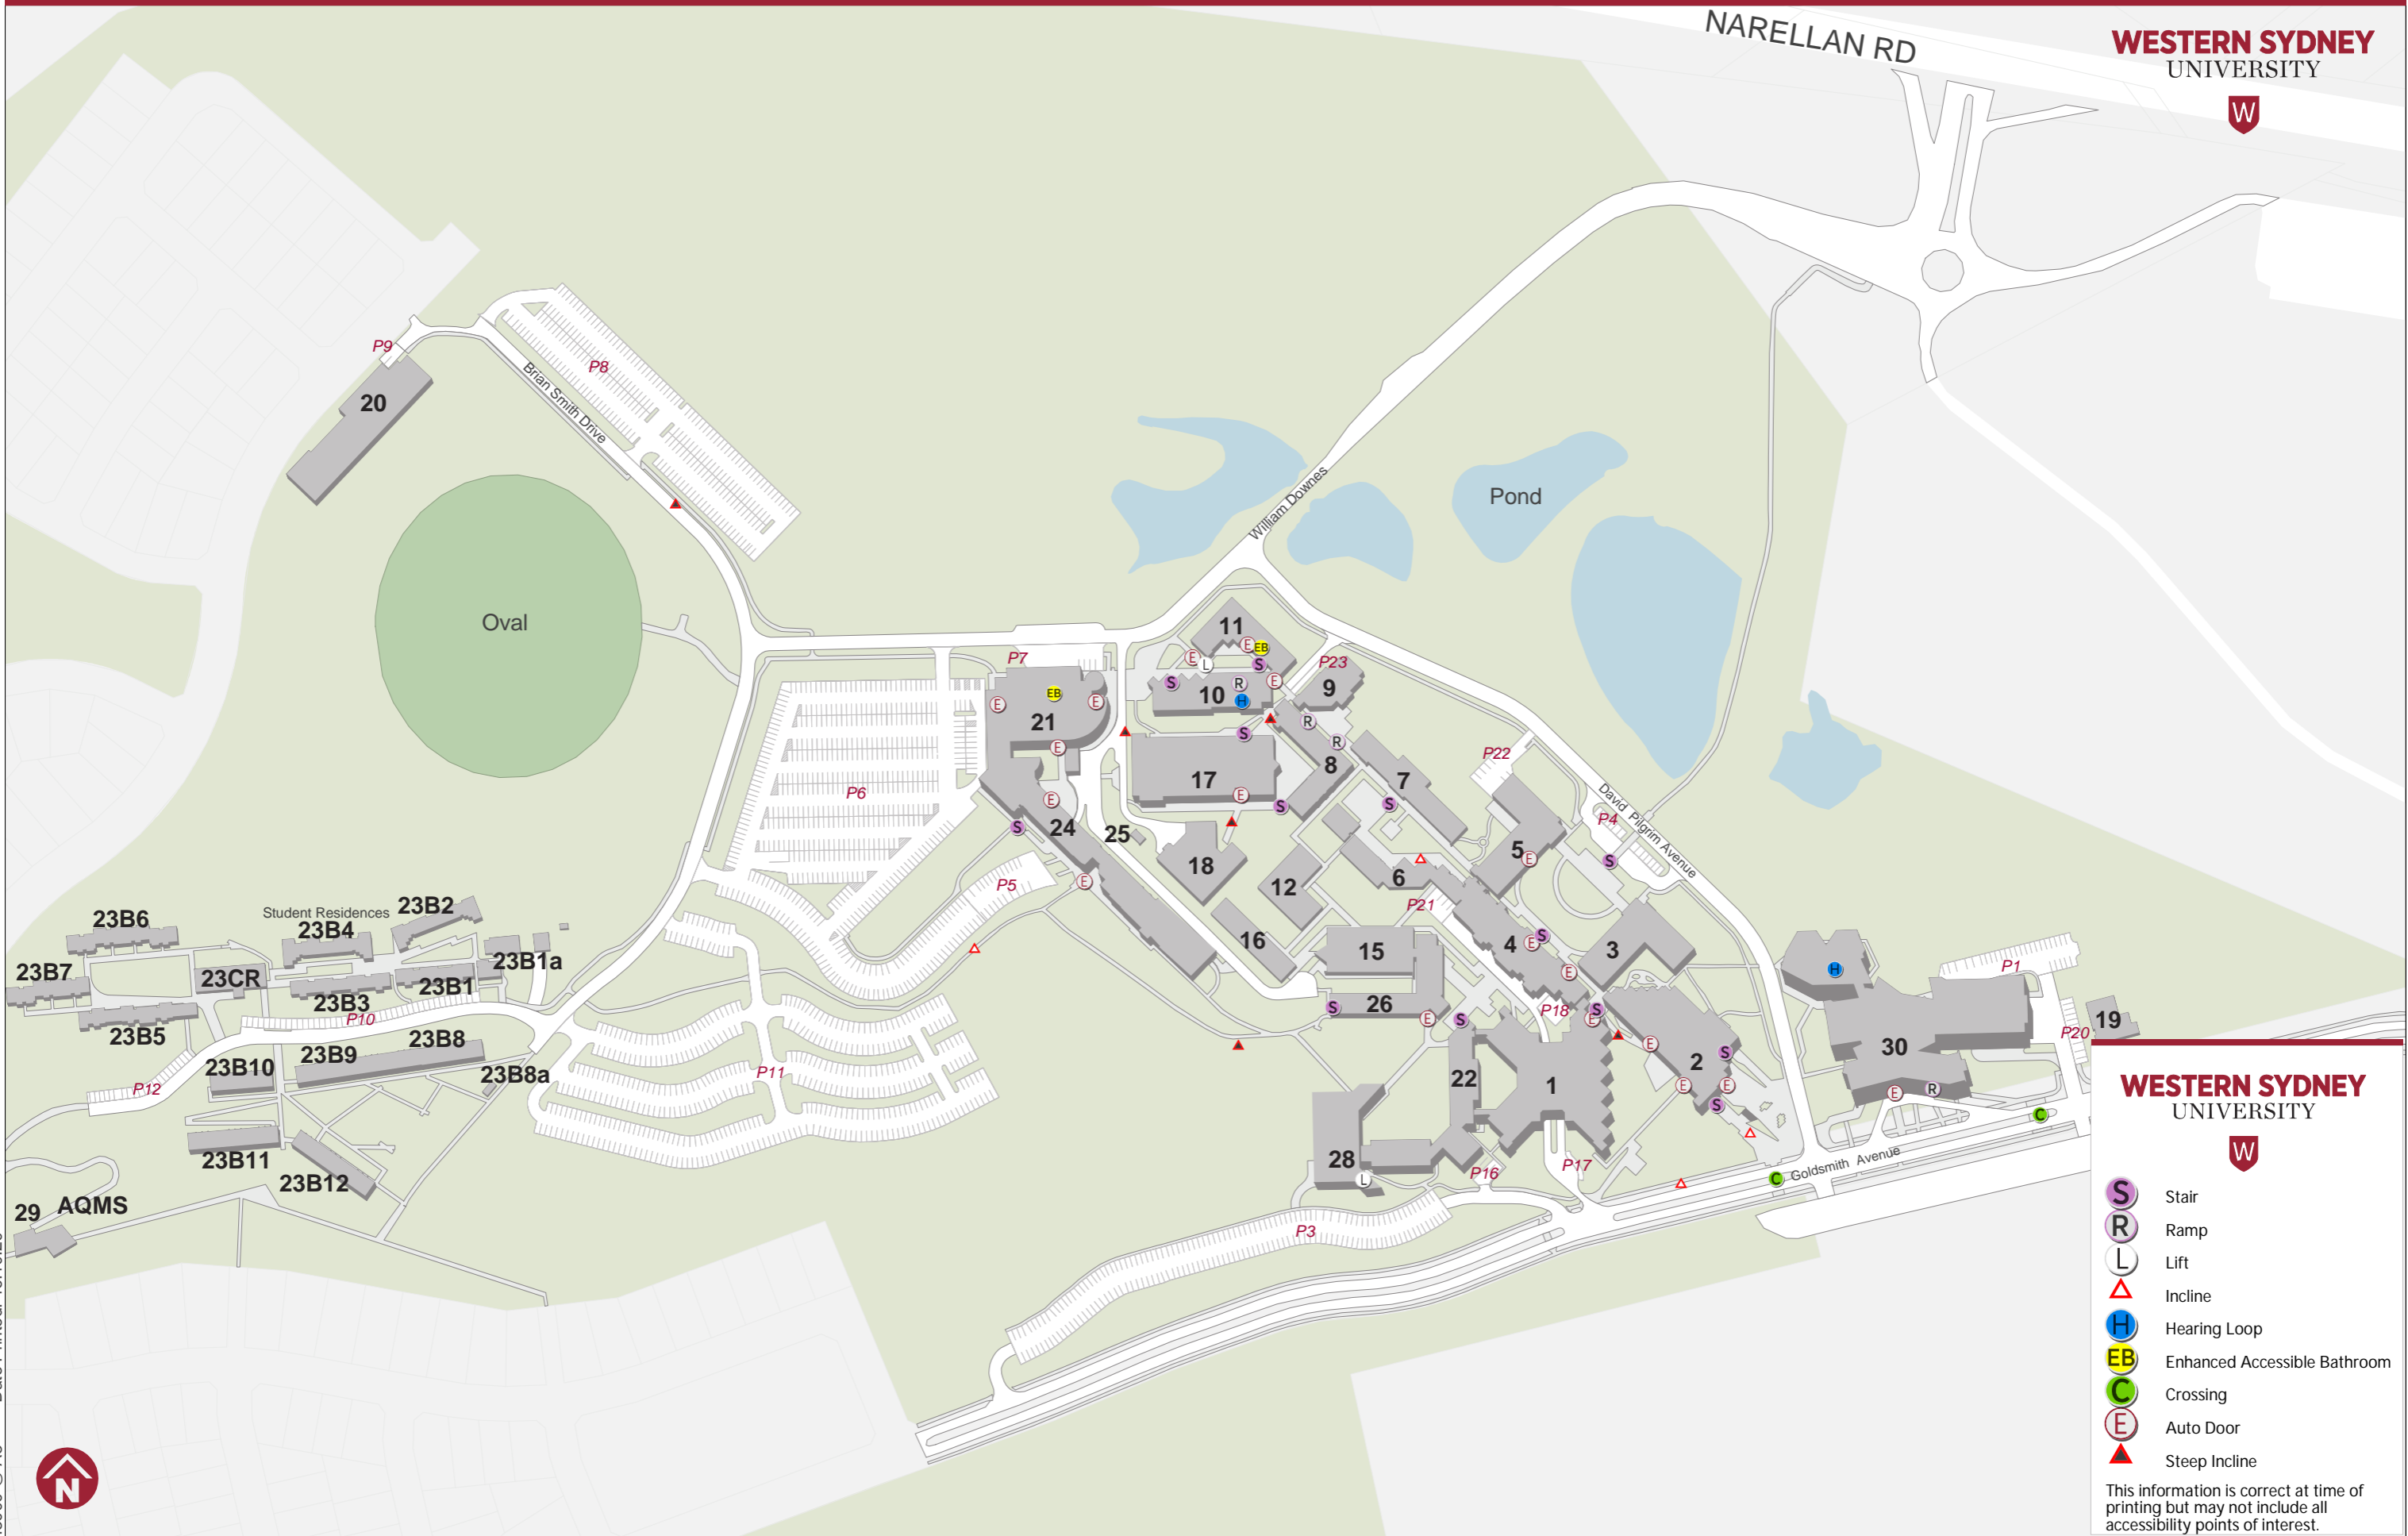

Campbelltown campus - Accessibility

WESTERN SYDNEY UNIVERSITY

WESTERN SYDNEY UNIVERSITY

- Stair
- Ramp
- Lift
- Incline
- Hearing Loop
- Enhanced Accessible Bathroom
- Crossing
- Auto Door
- Steep Incline

This information is correct at time of printing but may not include all accessibility points of interest.

Scale: 1:3000 @ A3 Date Printed: 16:10:20