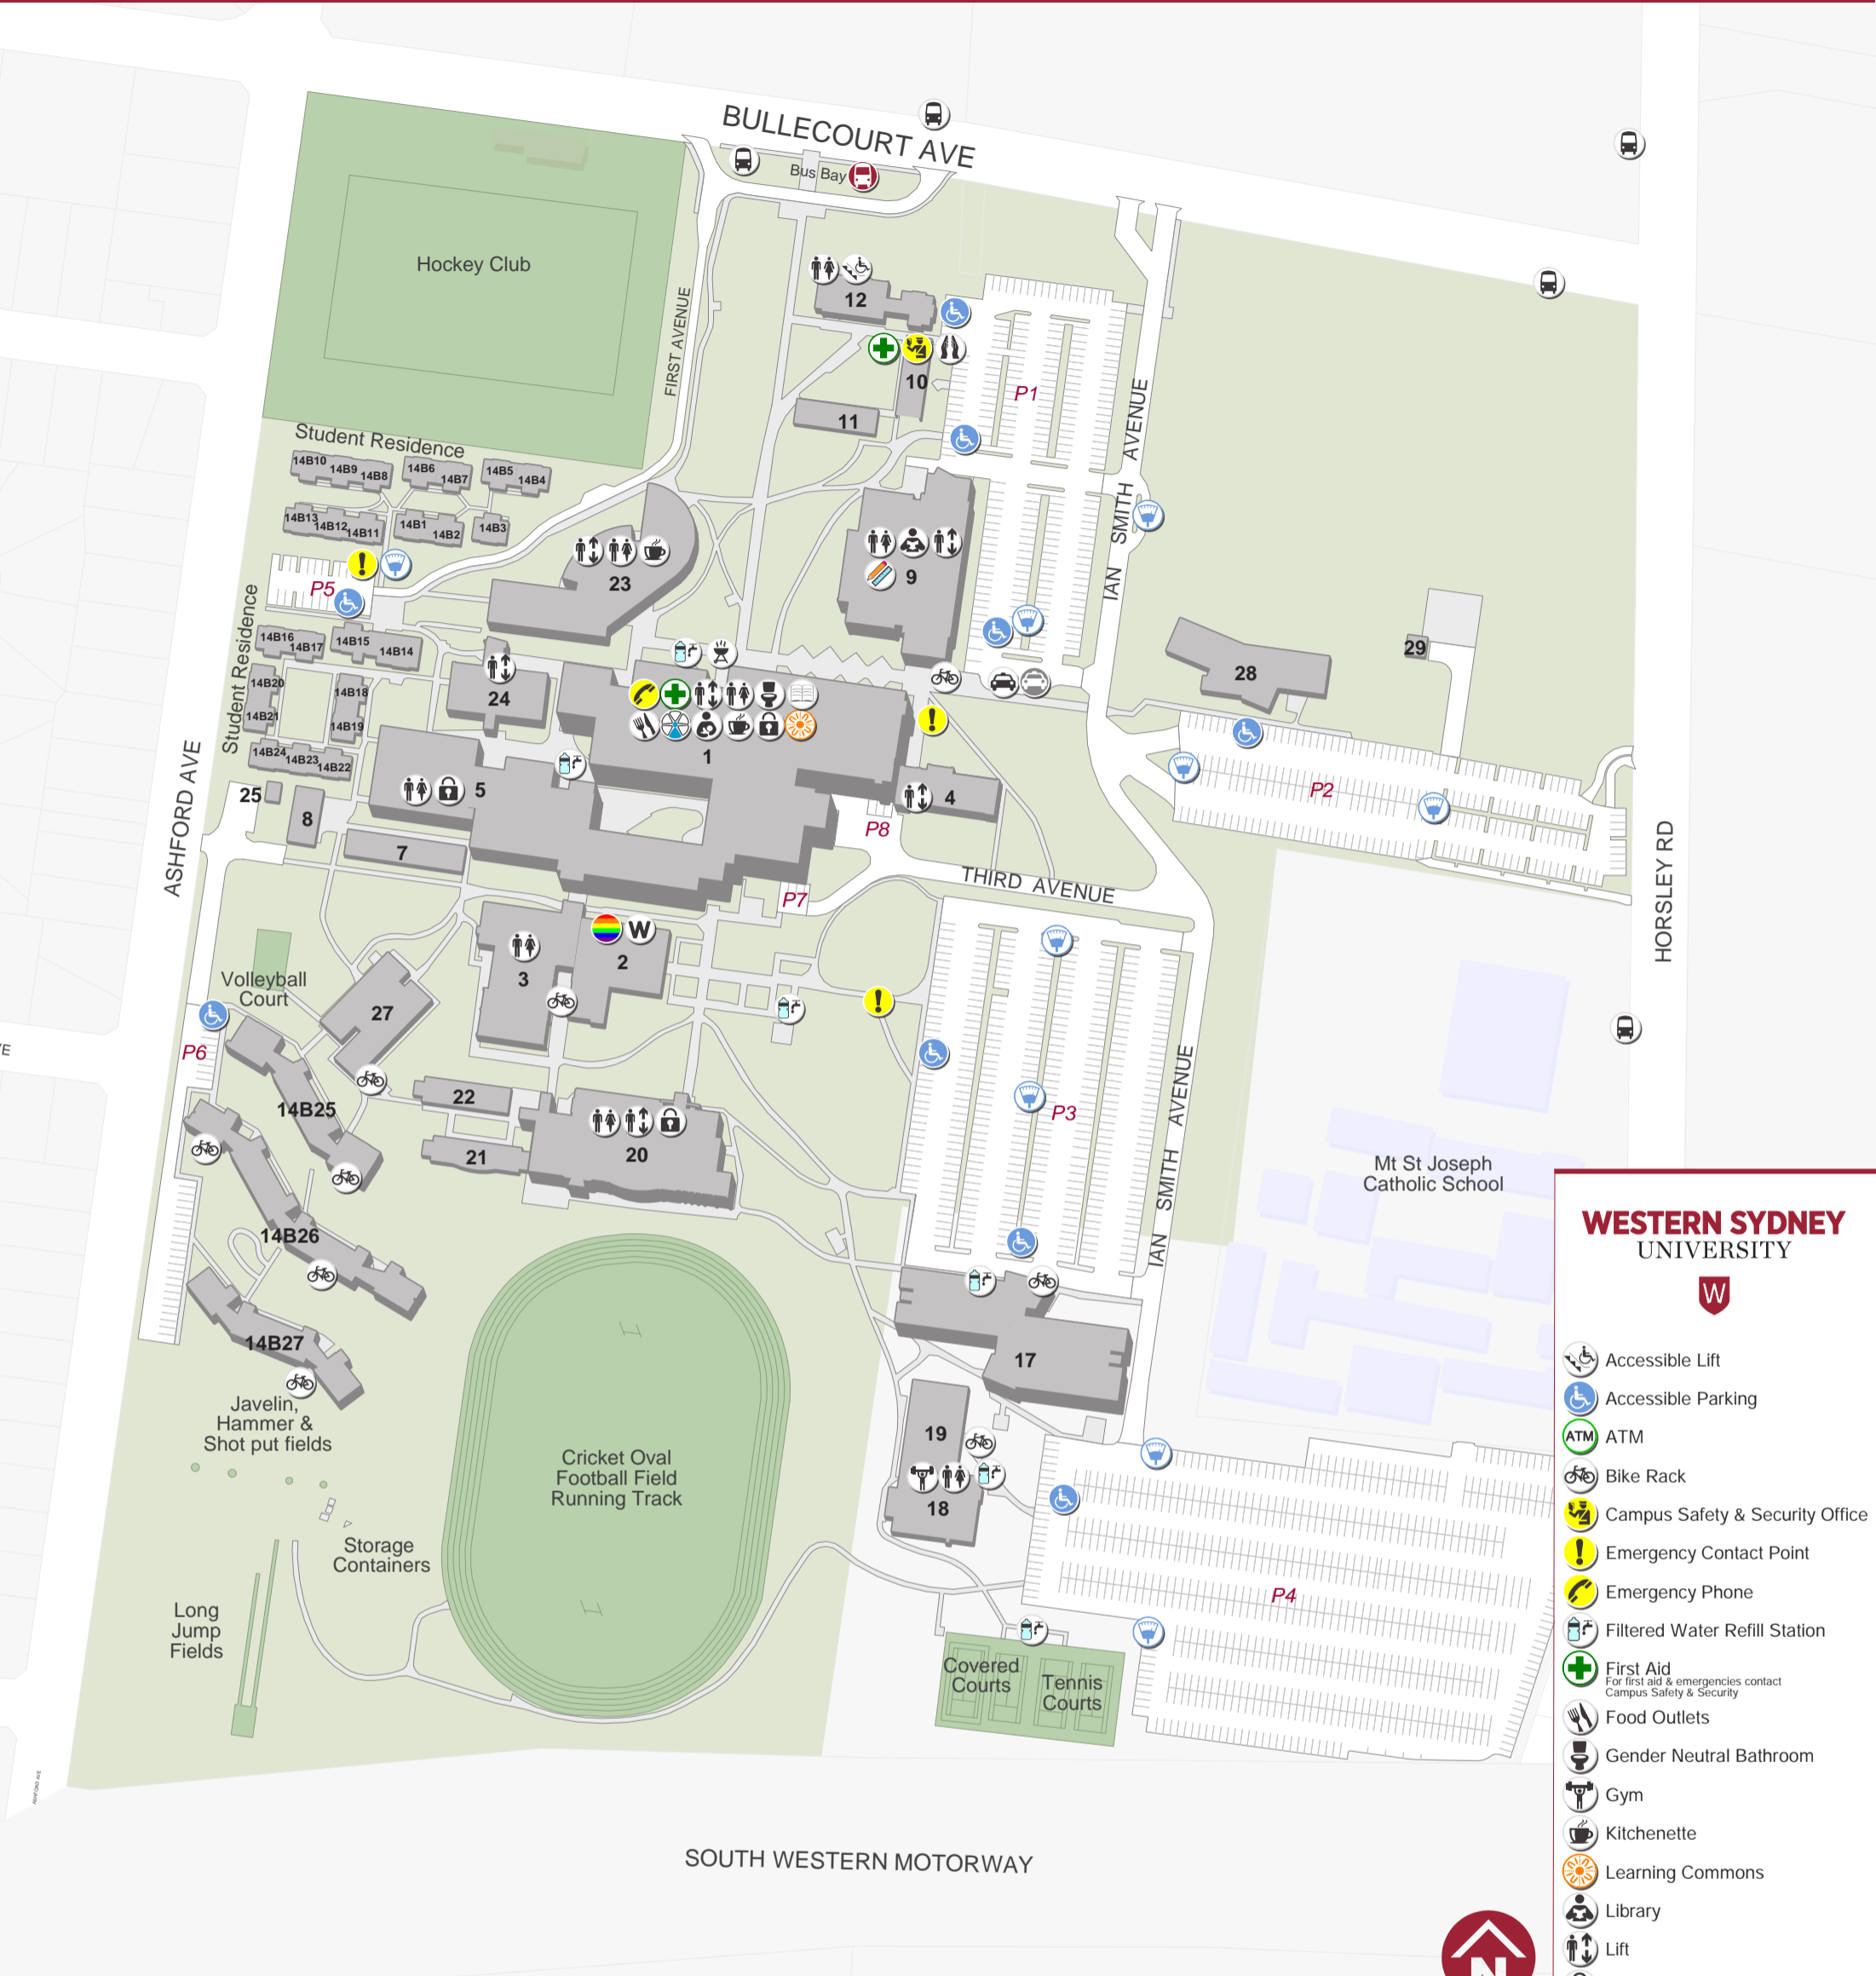

Bankstown campus

WESTERN SYDNEY UNIVERSITY

- Accessible Lift
- Accessible Parking
- ATM
- Bike Rack
- Campus Safety & Security Office
- Emergency Contact Point
- Emergency Phone
- Filtered Water Refill Station
- First Aid
For first aid & emergencies contact Campus Safety & Security
- Food Outlets
- Gender Neutral Bathroom
- Gym
- Kitchenette
- Learning Commons
- Library
- Lift
- Lockers
- NRMA Meeting Point
- Multi Faith Centre
- Parent Room
- Parking Ticket Machine
- Public Bus Stop
- Public Toilet (including Accessible)
Enhanced Access Toilet located in building 1
- Queer Room
- Shuttle Bus Stop
- Stationery Vending Machine
- Student Central
- Taxi Pickup Point
- Women Rooms

Western Sydney University is a smoke-free environment

Date created : 29 August 2022

Badanami Centre for Indigenous Education	12	Gym	18	Indigenous Student Support	1	Student Representation & Participation	2
Campus Life Office	1	Justice Research Group	21	School of Humanities & Communication Arts	1, 5, 7	Student Welfare Service	1
Campus Safety & Security	10	Library	Joyce Wylie Library 9	School of Psychology	Barr House 24	The Co-op	1
Childcare Centre	28	Margot Hardy Gallery	23	Foundational Processes of Behaviour Research Labs	Barr House 24	The College	7, 21, 22
Computer Labs & IT Support	23	Multi Faith Centre	10	Student Central	1	The MARCS Institute for Brain, Behaviour & Development	1, 3, 5, 9
Food Outlets		Chaplaincy / Muslim Prayer Rooms	10	Student Support Services		BabyLab	1
Café 20	20	Office of Estate & Commercial	10	Counselling Service	11	Urban Research Program	3
Coffee Express	1	Queer Room	1	Disability Service	11	Western Sydney University Village	14B14
Food Court	1	Religion & Society Research Centre	1	PASS Program	23	Women's Room	1
Oliver Brown	1	School of Business	20	Student Campus Council	1		
		School of Education	1, 4, 19, 23				