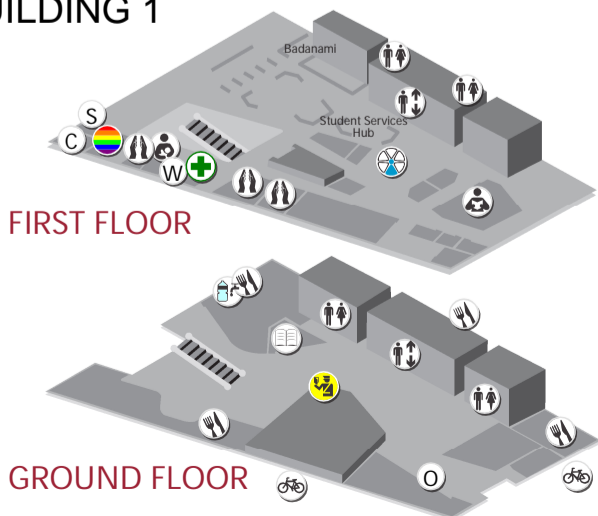

## BUILDING 1

## KEY

- |                               |  |                                |
|-------------------------------|--|--------------------------------|
| ATM                           | Gender Neutral (located on level 5)                | Public Bus Stop                |
| Bathroom                      | Library Hub  | Queer Room                     |
| Bike Rack                     | Lifts  | Student Central                |
| Campus Life Office            | Mikazuki Restaurant                                | Student Representative Council |
| Campus Safety & Security      | Multi Faith Centre, Muslim Prayer Room, Chaplaincy | Sharetea                       |
| Chambers Fine Coffee          | Oneway Street                                      | Taxi Point                     |
| Co Op Pop Up                  | Optus Outlet                                       | Train Station                  |
| Filtered Water Refill Station | Parent's Room                                      | Western Shuttle Bus            |
| First Aid                     | Parking  | Women's Room                   |
| Fitness Centre                | Piccolo Me   |                                |