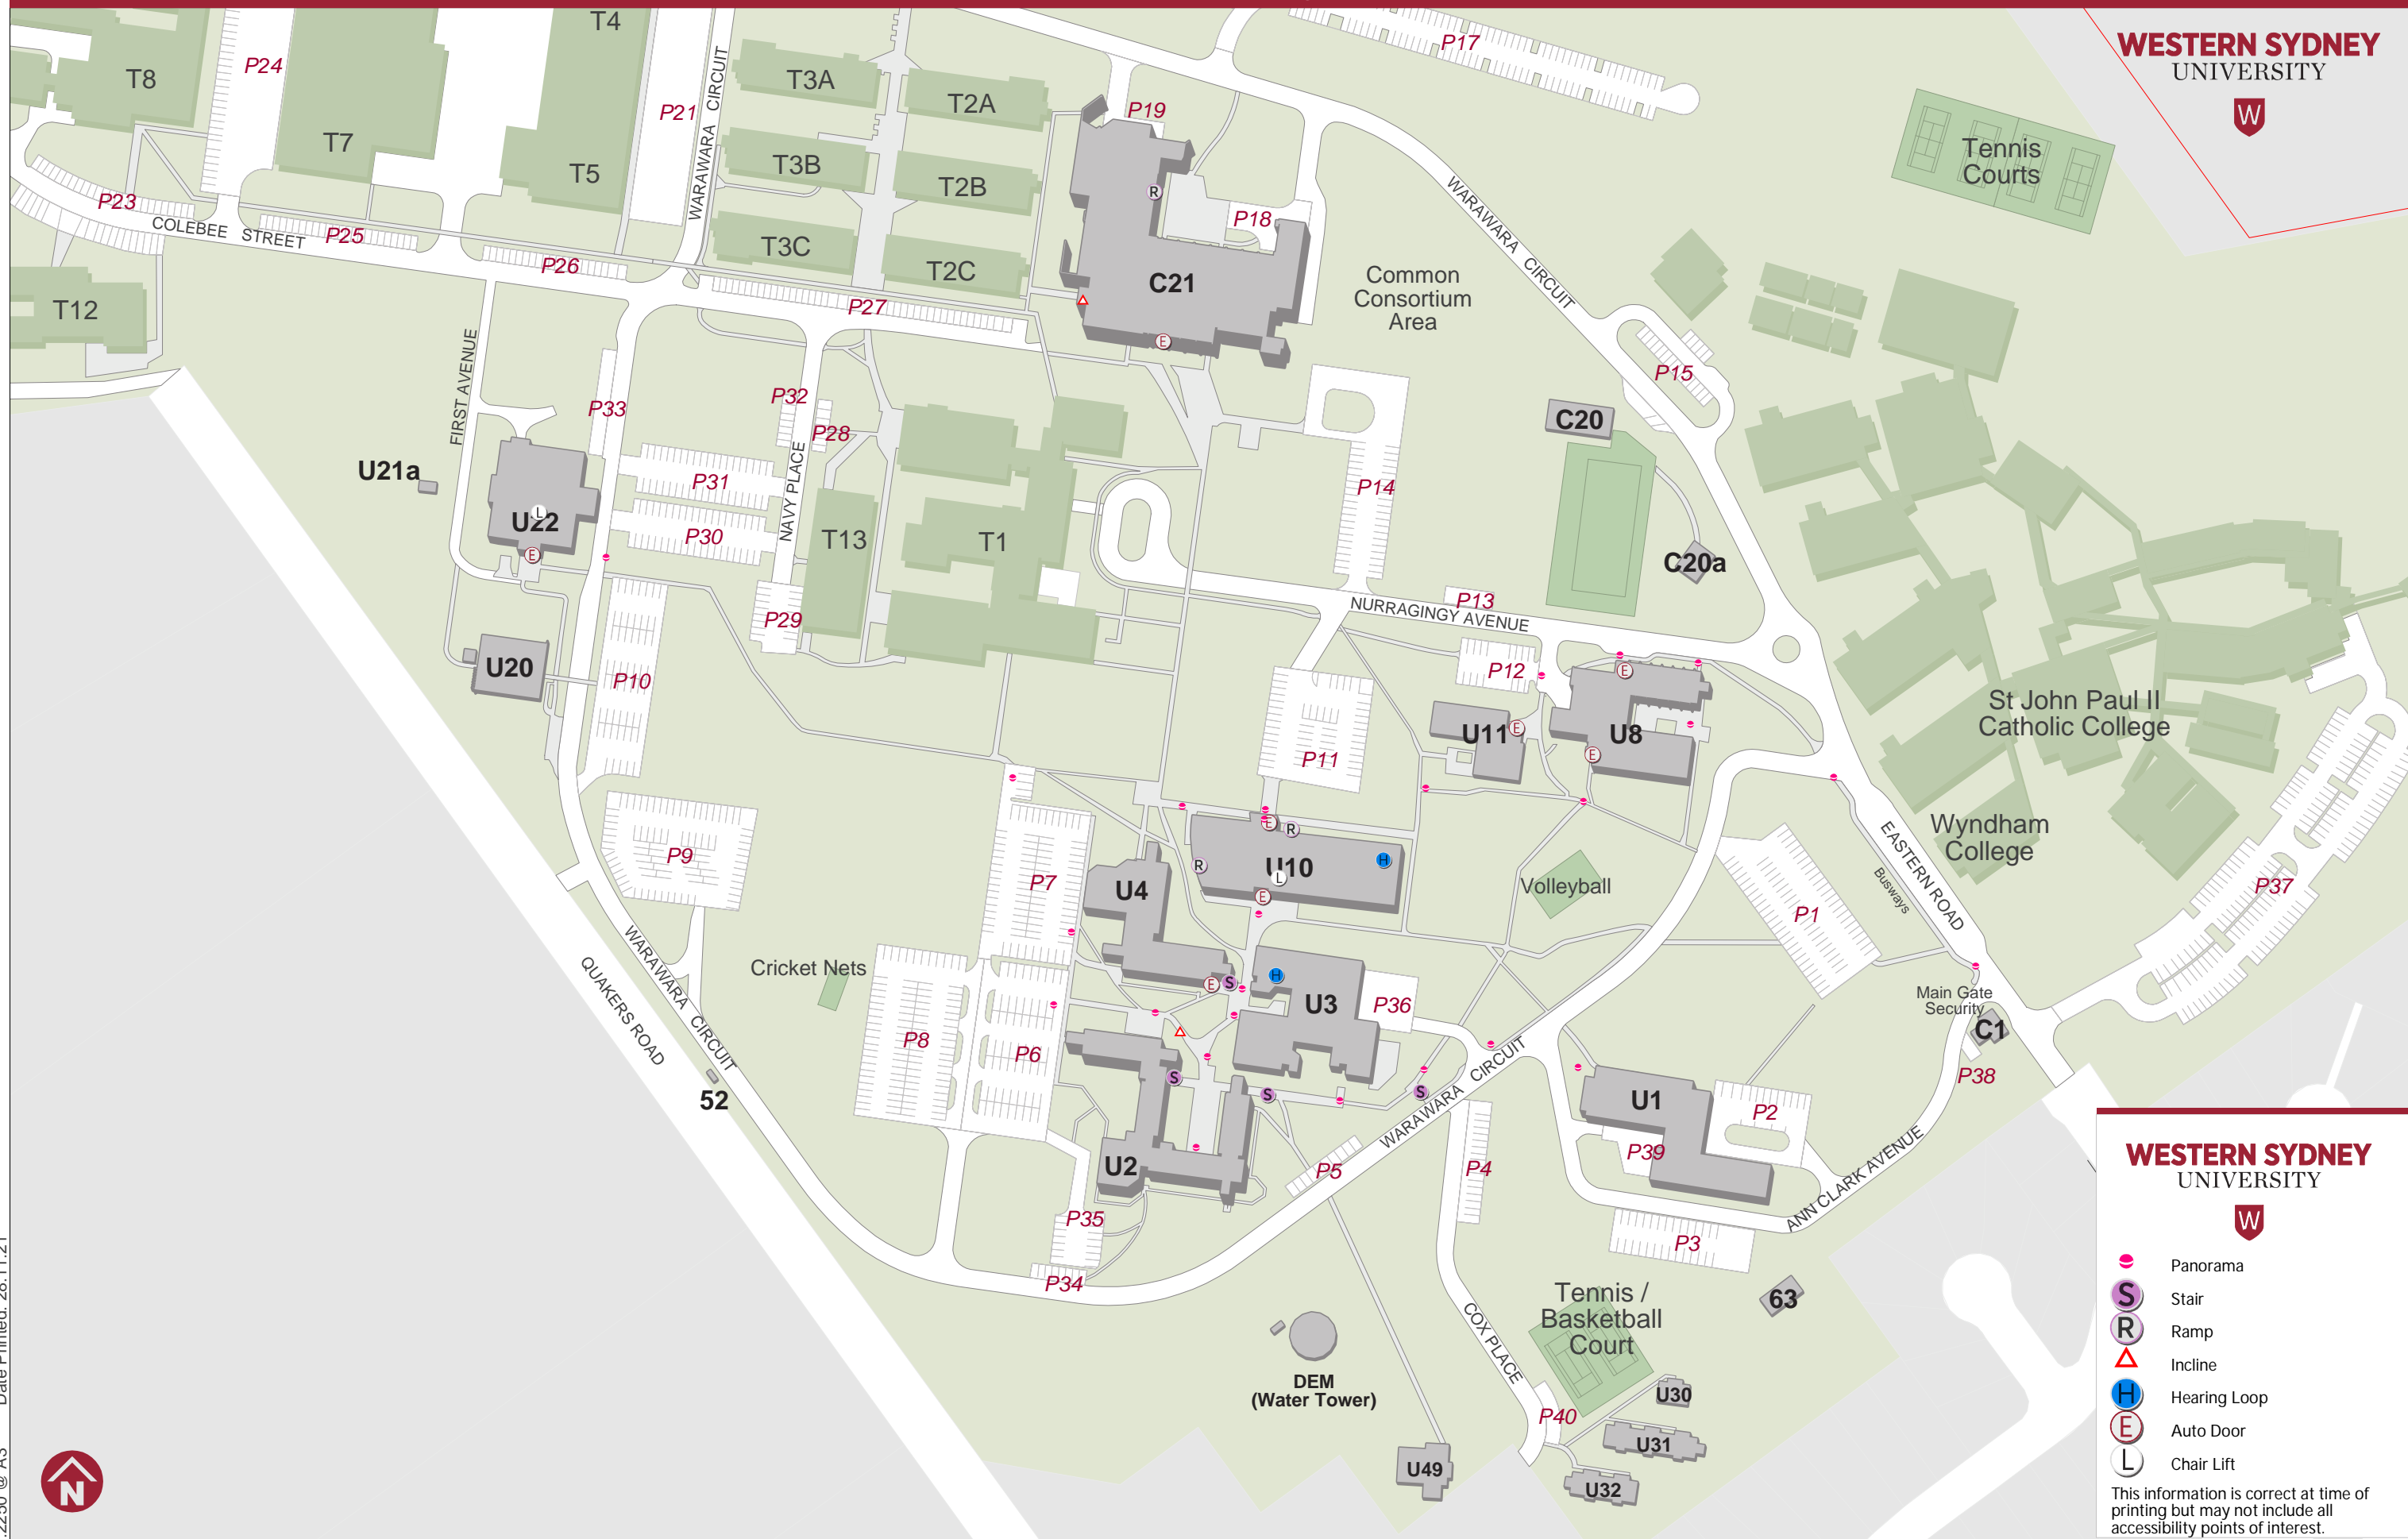

Nirimba Education Precinct, Blacktown campus - Accessibility

WESTERN SYDNEY UNIVERSITY

WESTERN SYDNEY UNIVERSITY

- Panorama
- Stair
- Ramp
- Incline
- Hearing Loop
- Auto Door
- Chair Lift

This information is correct at time of printing but may not include all accessibility points of interest.

Scale: 1:2250 @ A3 Date Printed: 28/11/21

Security Assistance - 9852 4001 Internal Ext - 4001
 Emergency Only - 1300 737 003 Internal Ext - 2300

For more information in regards to accessibility contact DisabilityService@westernsydney.edu.au
 More information may be available by clicking the map icons